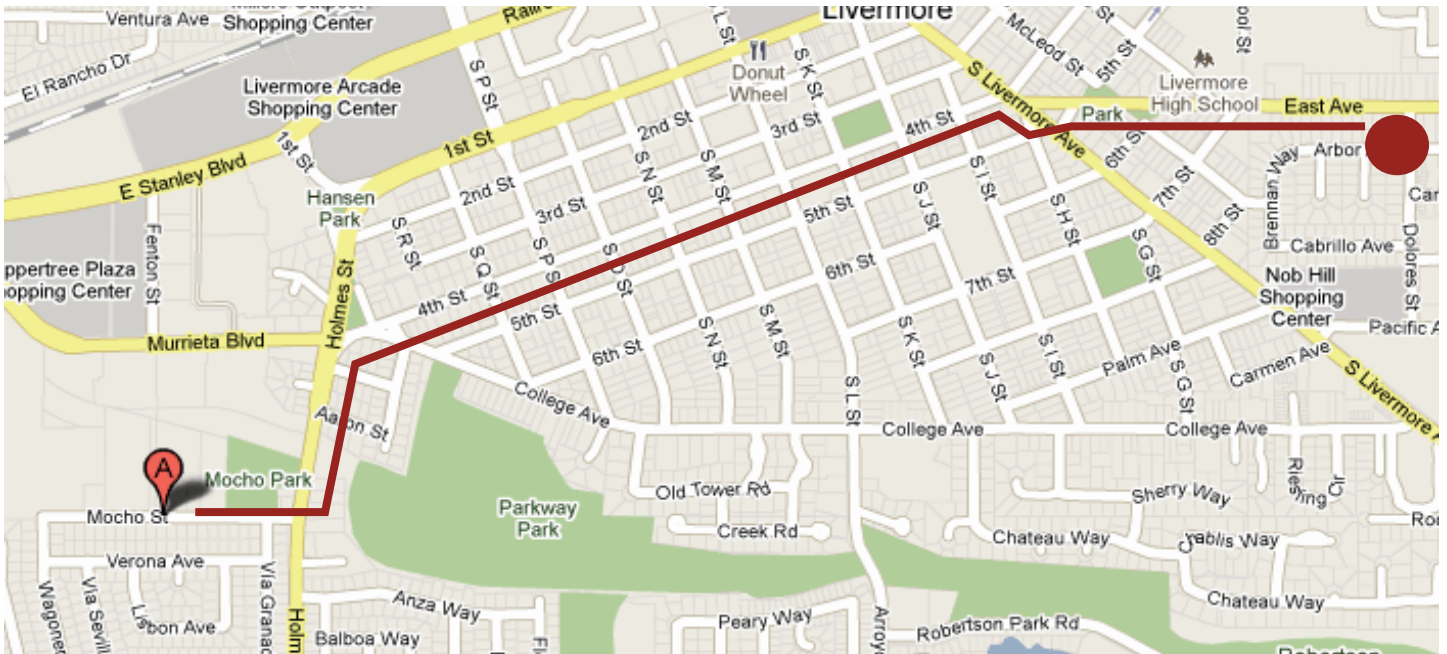

OPEN HEART KITCHEN

Feeding the Hungry of the Tri-Valley

ANNOUNCES THE RELOCATION OF THE
TUESDAY & WEDNESDAY HOT MEAL PROGRAM
FROM THE ASBURY UNITED METHODIST CHURCH
TO THE HOLY CROSS LUTHERAN CHURCH
1020 MOCHO STREET, LIVERMORE
EFFECTIVE FEBRUARY 23rd - NO CHANGE IN SCHEDULES

1. FROM ASBURY, GO WEST ON EAST AVENUE TOWARDS DOWNTOWN
2. STAY IN LEFT LANE AND MAKE A RIGHT TURN ON S. LIVERMORE AVE
3. TAKE THE IMMEDIATE 1ST LEFT ONTO 4TH ST
4. TURN LEFT ON HOLMES ST
5. TURN RIGHT AT MOCHO STREET
6. HOLYCROSS LUTHERAN CHURCH WILL BE ON YOUR RIGHT
7. PLEASE LOOK FOR AND FOLLOW THE OPEN HEART KITCHEN PARKING SIGNS